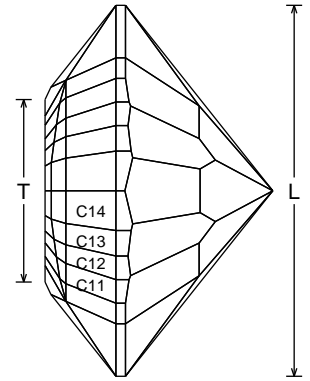

## Facet Data

Pavilion facets	24	Pavilion tiers	7
Girdle facets	24	Girdle tiers	6
Crown facets	72+1	Crown tiers	14+1
<b>Total facets</b>	<b>121</b>	<b>Total tiers</b>	<b>28</b>

## Size Data

L/W	1.264	P/W	0.504
H/W	0.776	C/W	0.241
V/W^3	0.339	P/C	2.088

## Design Data

Angles for R.I.	1.54
Symmetry	2-fold, mirror
Index gear	64

## Comments

The original from The Facetier - Sapphire Faceting Guide no 37 has several errors  
 The first Girdle facet on both pavillon and crown should be index 6  
 The Table will never be the eye shape of the original drawing  
 Modified by Jon Olaf Svane January 2019