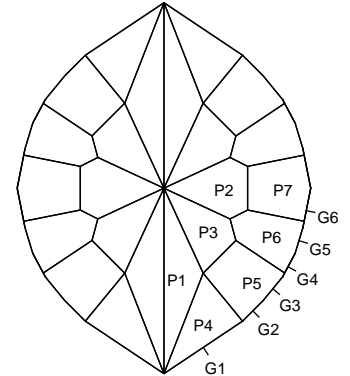

## Facet Data

Pavilion facets	24	Pavilion tiers	7
Girdle facets	24	Girdle tiers	6
Crown facets	72+1	Crown tiers	14+1
<b>Total facets</b>	<b>121</b>	<b>Total tiers</b>	<b>28</b>

## Size Data

L/W	1.264	P/W	0.504
H/W	0.776	C/W	0.241
V/W^3	0.339	P/C	2.088

## Design Data

Angles for R.I.	1.54
Symmetry	2-fold, mirror
Index gear	64

## Comments

The original from The Facetier - Sapphire Faceting Guide no 37 has several errors  
 The first Girdle facet on both pavillon and crown should be index 6  
 The Table will never be the eye shape of the original drawing  
 Modified by Jon Olaf Svane January 2019