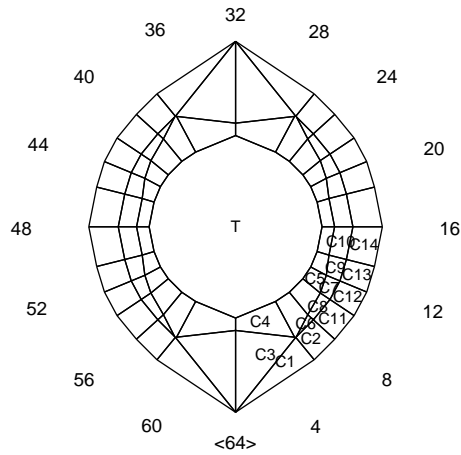

Pharao's Eye - Jon Svane

Gems of the World - January 2019

Facet Data

Pavilion facets	24	Pavilion tiers	7
Girdle facets	24	Girdle tiers	6
Crown facets	72+1	Crown tiers	14+1
Total facets	121	Total tiers	28

Size Data

L/W	1.264	P/W	0.504
H/W	0.776	C/W	0.241
V/W^3	0.339	P/C	2.088

Design Data

Angles for R.I.	1.54
Symmetry	2-fold, mirror
Index gear	64

Comments

The original from The Facetier - Sapphire Faceting Guide no 37 has several errors
The first Girdle facet on both pavillon and crown should be index 6
The Table will never be the eye shape of the original drawing
Modified by Jon Olaf Svane January 2019

Pavilion

P1	39.00	02-30-34-62
P2	41.00	16-48
P3	40.00	08-24-40-56
P4	50.00	06-26-38-58
P5	50.00	08-24-40-56
P6	50.00	12-20-44-52
P7	50.00	16-48
G1	90.00	06-26-38-58
G2	90.00	08-24-40-56
G3	90.00	09-23-41-55
G4	90.00	11-21-43-53
G5	90.00	13-19-45-51
G6	90.00	14-18-46-50

Crown

C1	60.00	06-26-38-58
C2	60.00	08-24-40-56
C3	39.00	02-30-34-62
C4	27.00	04-06-08-24-26-28-36-38-40-56-58-60
C5	27.00	10-12-14-18-20-22-42-44-46-50-52-54
C6	39.00	08-24-40-56
C7	39.00	11-21-43-53
C8	39.00	09-23-41-55
C9	39.00	13-19-45-51
C10	39.00	14-18-46-50